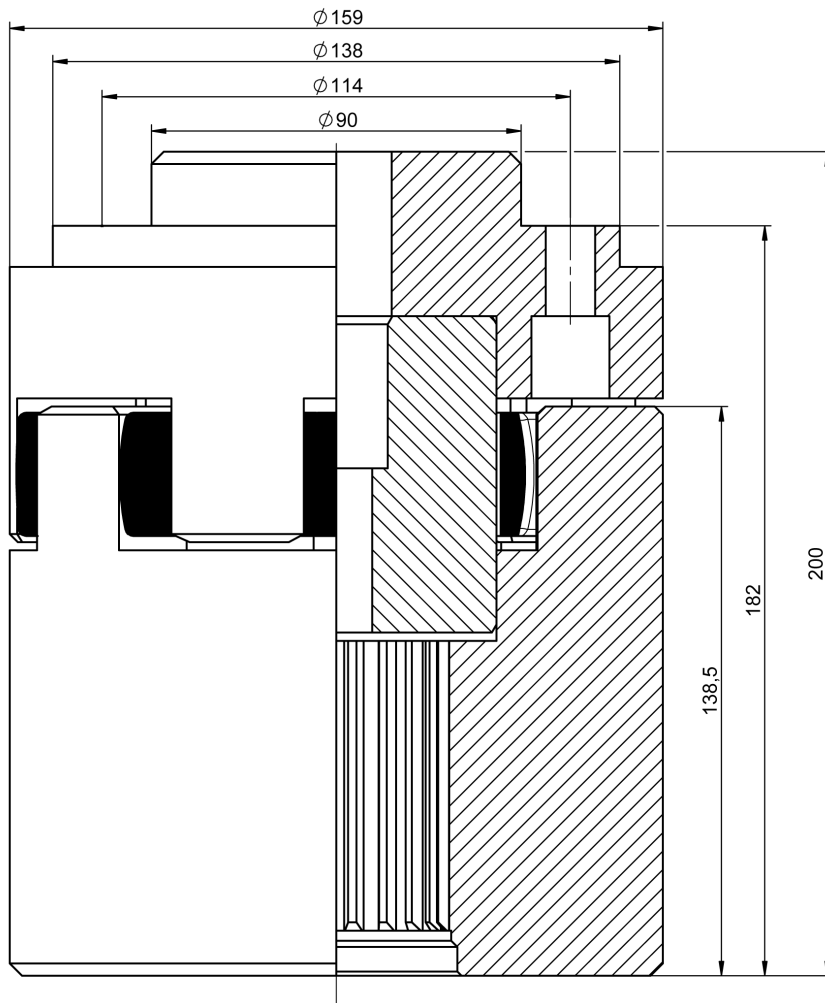

ACCOUPLLEMENT / CONECTION
ETOILE

Divers possibilités, plan sur demande
Several possibilities, drawing on request

Couple Nominal 2400 Nm, Nominal Torque 2400 Nm,
Couple Maxi 4800 Nm, Maximum Torque 4800 Nm,